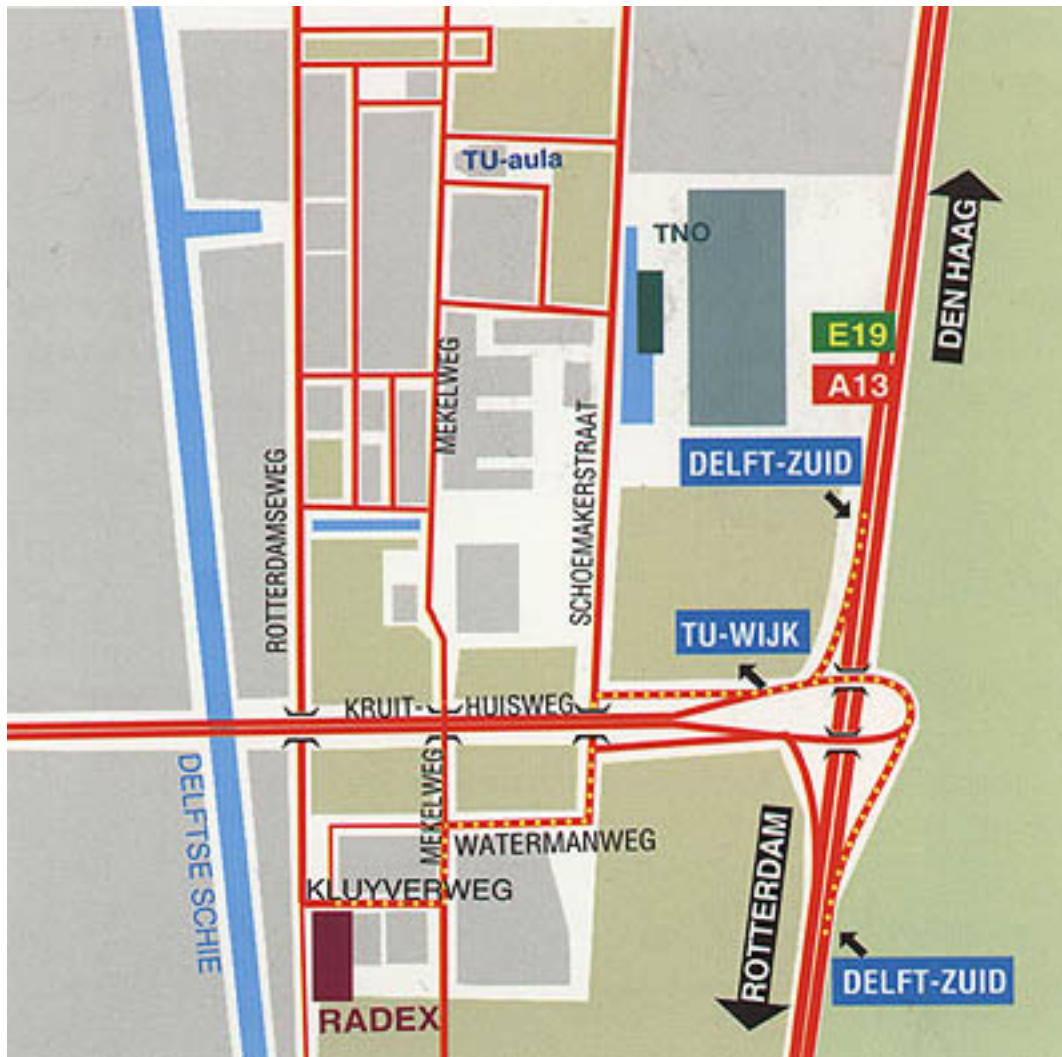

Directions to the CEDA Secretariat in RADEX Innovation Centre

Address RADEX Innovation Centre
Rotterdamseweg 183c
2629 HD Delft
The Netherlands

CEDA Secretariat
Radex2
4th floor, Room no: 4.54 A
Tel: +31 (0)15 268 2575
Fax: +31(0)15 268 2576

By car:

A13 Rotterdam - Den Haag, exit Delft Zuid, TU-wijk. Via Watermanweg, turn left into Schoemakerstraat, follow the bend to the right. Turn left at the first junction, turn right at the next junction (you're now on Kruit-Huisweg). Just before you get to the end of this road turn left. Radex building is signed along the route.

By public transport:

Take the train to Delft Central Station, then take bus 129 direction of Rotterdam/HLO (departs every 30 minutes). Get off at HLO (ask bus driver to warn you), Cross the road and follow Radex signs.